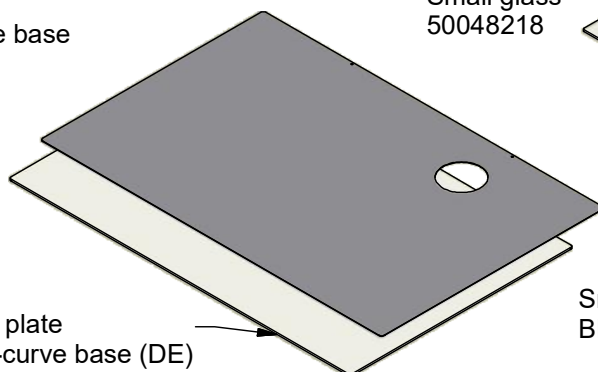

S-curve plate incl. magnets
BP 51051442
GWH 51051885
GP 51051884
DGR 51052324

Wood rack (2 pcs.)
BP 51051517
DGR 51049779
Stainless steel 51051294

Glass log guard
51048624

Cast iron bottom
51048625

Gasket for the iron bottom
51050570

Floor plates
only for Pedestal

Small glass
50048218

Large
glass
50048220

Large steel
BP 51048056

Floor plate for S-curve base
Glass 51051376
Steel 51051374

Floor plate
for S-curve base (DE)
Glass 51051377
BP 51051375