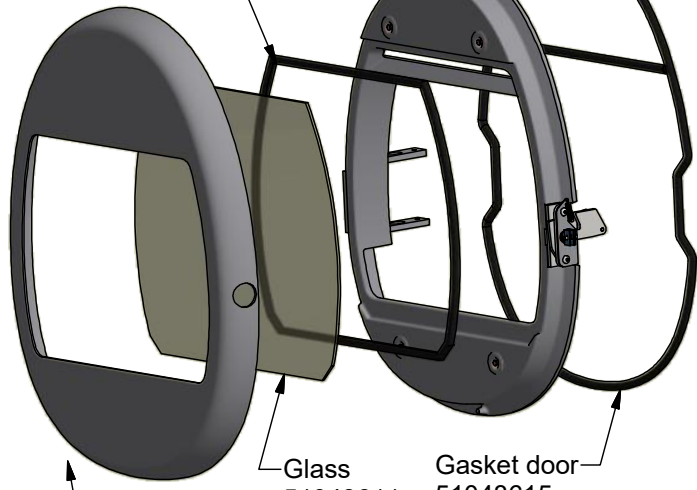

Exploded View Scan 66

Door complete
BP 51051962
GWH 51049773
DGR 51049776

Gasket glass
51048614

Outer door frame
BP 51051963
GWH 51049766
DGR 51049777

Glass
51048611

Gasket door
51048615

rep-kit
baffle holder
51054103

Top mantle kit with top outlet
BP 51051958
GWH 51049764
DGR 51049774

Top mantle kit for rear outlet
BP 51051957
GWH 51049260
DGR 51052325

Burn chamber
51048621

6" Connecting piece incl. gasket
outer flue pipe, 148 mm
51048620
6" inside flue pipe, 144 mm
51048609

5" Connecting piece incl.
gasket, inside flue pipe, 130 mm
51049193

Rear mantle
BP 51051964
GWH 51049767
DGR 51049778

Wall kit
BP 51051953
GWH 51050654
DGR 51052320

Side mantle
BP 51051961
GWH 51049765
DGR 51049775