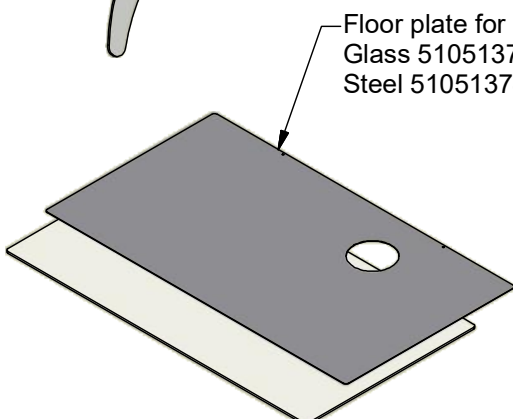

Side mantle
BP 51051961
GWH 51049765
DGR 51049775

Handle
51048622

Pin of baffle plate x 2
51049192

Handle for air supply
51048623

Spring for handle
51053636

Plinth
BP 51051956
GWH 51049219
DGR 51052322

S-curve plate incl. front
BP 51050731
GWH 51050732
DGR 51052323

S-curve plate incl. magnets
BP 51051442
GWH 51051885
GP 51051884
DGR 51052324

Wood rack (2 pcs.)
BP 51051517
DGR 51049779
Stainless steel 51051294

Glass log guard
51048624

Cast iron bottom
51048625

Gasket for the iron bottom
51050570

Floor plates
only for Pedestal

Small glass
50048218

Large
glass
50048220

Large steel
BP 51048056

Floor plate for S-curve base
Glass 51051376
Steel 51051374

Floor plate
for S-curve base (DE)
Glass 51051377
BP 51051375