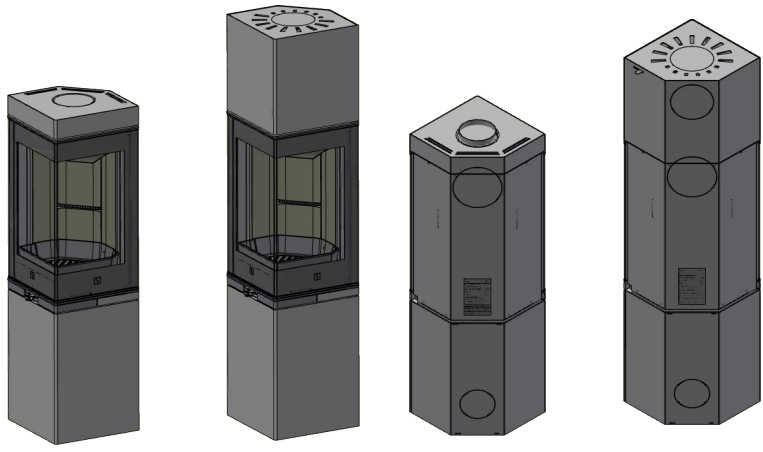

Scan 80 - Spare Parts

High Top, complete
51053138 (Black)
51053782 (White)

High Top for corner instal., complete
51053140 (Black)
51053783 (White)

Cover for top outlet
51053201 (Black)
51053785 (White)

Low top
51053200 (black)
51053781 (white)

Heat accumulation stones
51049926

Burn plate kit, complete
51053154

Connecting piece for tube outside
51053167

Screws for connecting piece
51053238

Gasket for flue outlet
51046849

Rear cover, complete
51053179 (Black)
51053787 (White)

Door, Complete
51053236

Inside cover for burnchamber kit
51053212

Cover for flue outlet
51046855

Vertical cover kit, left
51053160

Screw kit
51053327

Glass Gasket
AL
51053223

Top door list kit
51053183

Glass list, top or bottom
51053185

Door gasket (2,7 m.)
AM
51053187

Pin locking device
50006111

Bauart kit
51053157

Guide for baffle unit
51053210

Ash drawer
51053026

Secondary air handle
51053159

Primary air handle
51053158

Cast iron bottom
51053147